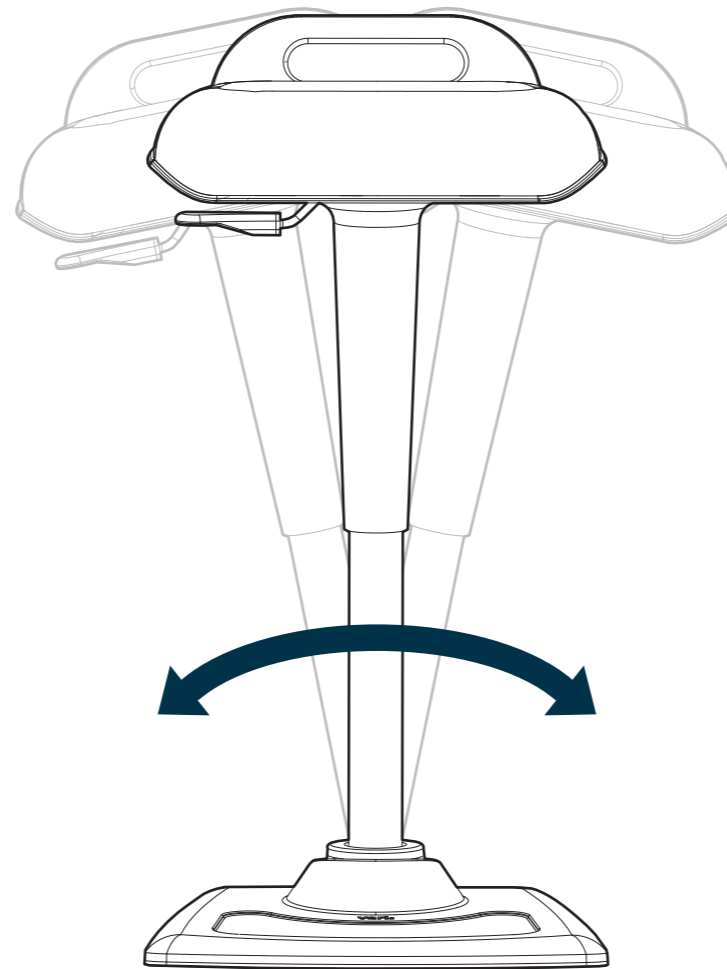

Active Seat

No Tools
Required

Holds up to
250 lb (113.4 kg)

vari®

Pull lever to raise or lower the seat.

Seat can maneuver side to side to ensure maximum comfort when sitting or standing.

Seat can lean forward to allow for sitting or leaning comfortably.