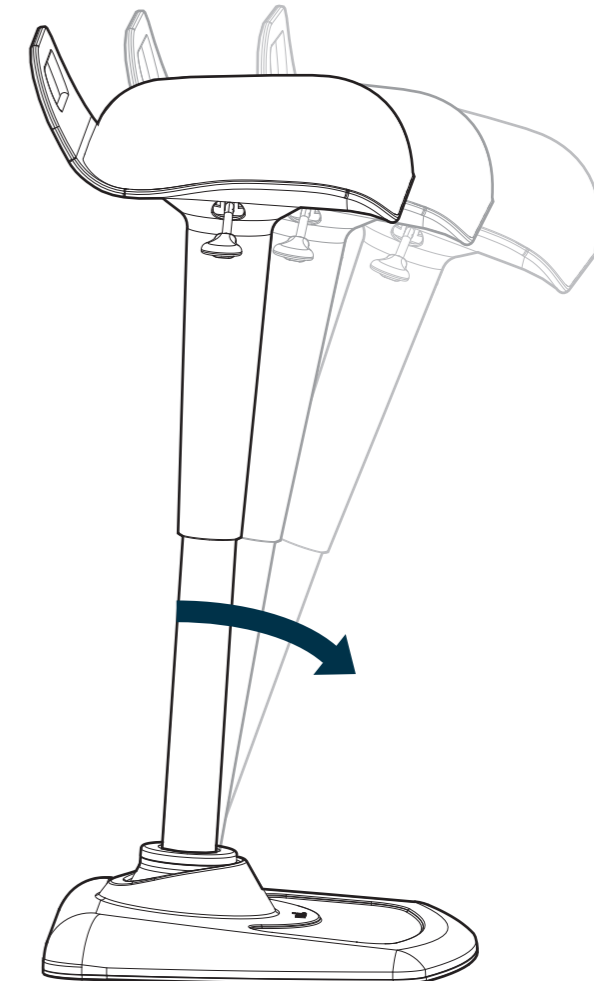

Active Seat

No Tools
Required

Holds up to
250 lb (113.4 kg)

vari®

Pull lever to raise or lower the seat.

Seat can maneuver side to side to ensure maximum comfort when sitting or standing.

Seat can lean forward to allow for sitting or leaning comfortably.