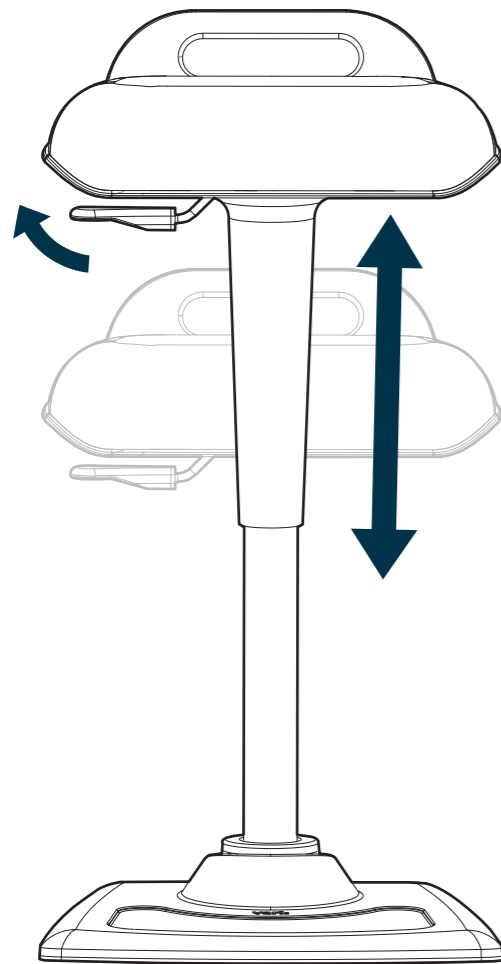

Active Seat

No Tools
Required

Holds up to
250 lb (113.4 kg)

vari®

Pull lever to raise or lower the seat.

Seat can maneuver side to side to ensure maximum comfort when sitting or standing.

Seat can lean forward to allow for sitting or leaning comfortably.