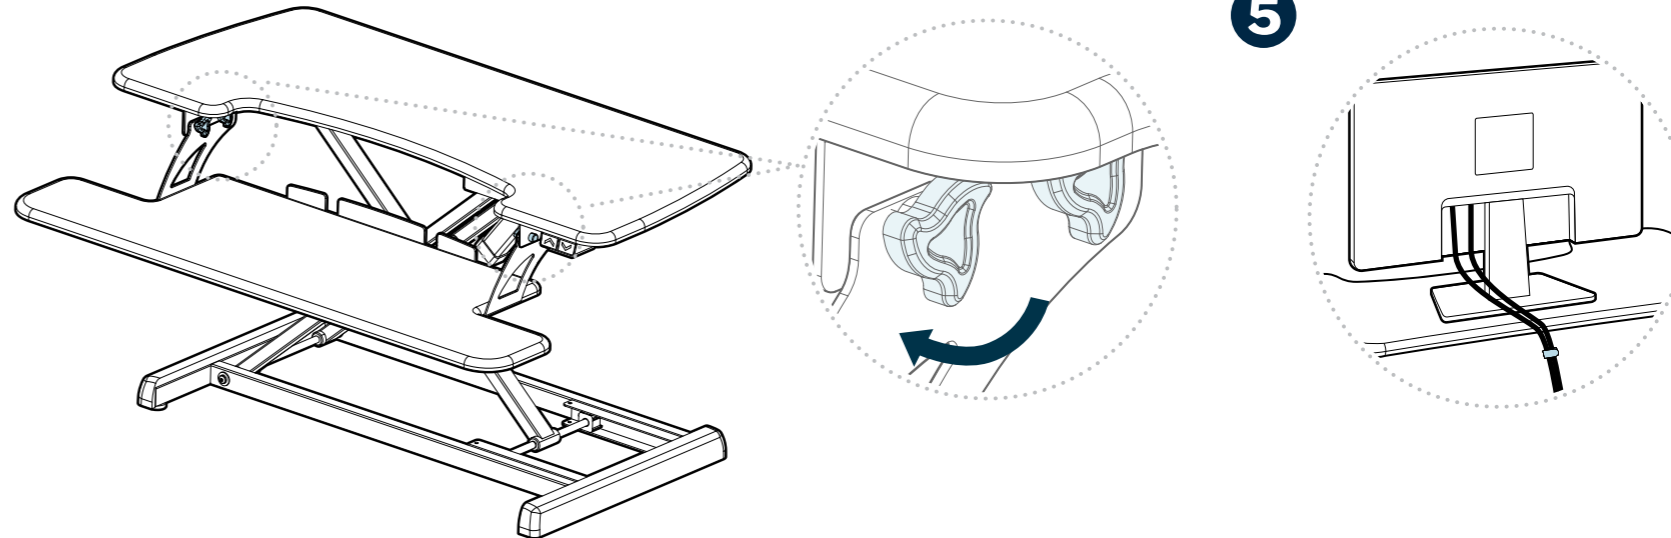

2

Locate the pre-installed power cord underneath the back of the converter's top tray. Join the power adapter cable to the pre-installed power cord, then secure the connection by latching the hook. Plug the converter into an outlet.

3

With the converter plugged in, press the up arrow button until the converter is raised to its highest position, providing room to attach the keyboard tray.

4

Locate the 4 pre-installed handscrews below the top tier. Loosen each of the handscrews, using one hand to hold one end still while turning the other end, until the post in between ends is accessible. Align the notches on the keyboard tray brackets with the handscrew posts, then slide the keyboard tray into place in an up-and-back motion. Tighten each of the handscrews to secure the tray in place.

5

The included velcro straps can be used to neatly gather your cables and cords.

WARNING: Do not open any of the components, there is a danger of electric shock.

WARNING: Keep plug away from heated surfaces.