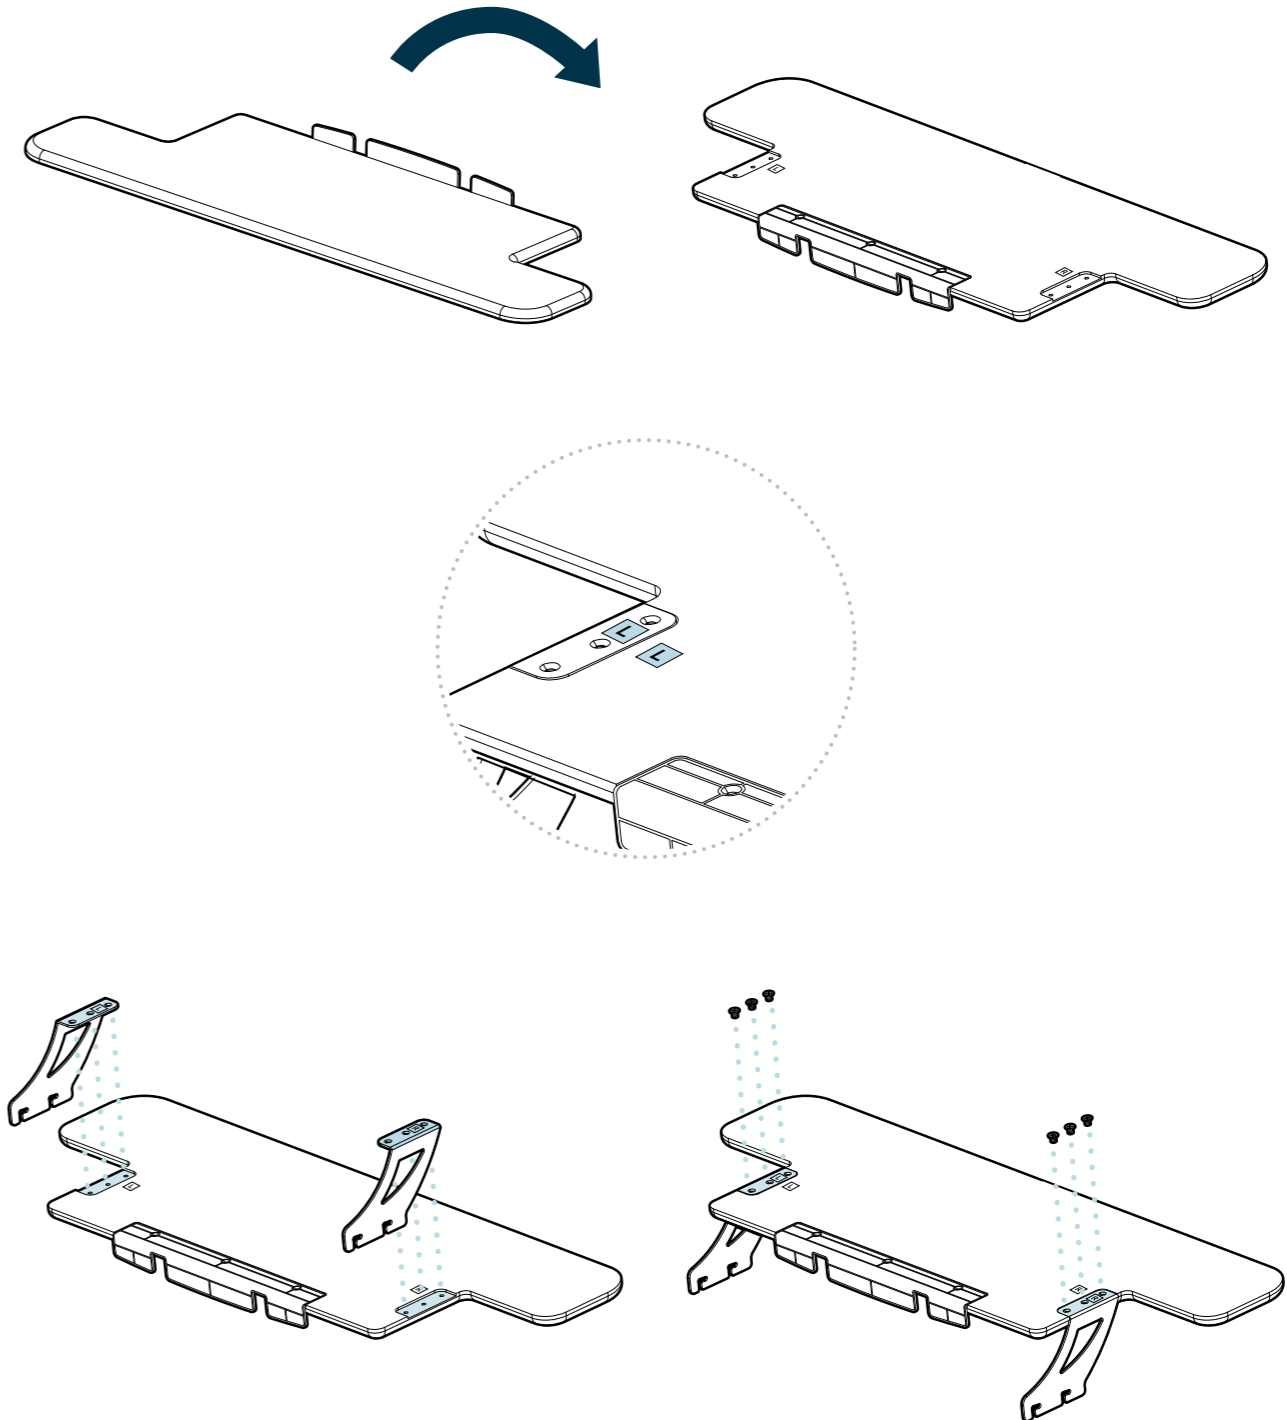

VariDesk® Pro Plus™ 36 Electric

vari®

DESKTOP CONVERTER
x1

KEYBOARD TRAY
x1

KEYBOARD TRAY
BRACKETS
x2

M5x12 COUNTERSUNK PHILLIPS HEAD
MACHINE SCREW
x6

POWER ADAPTER
AND CABLE
x1

1

Tools Needed (Not Included)

· PHILLIPS HEAD SCREWDRIVER

Remove all items from the box. Locate the keyboard tray from the box and turn it over. The bottom of the tray and the keyboard tray brackets will be marked with L and R stickers. Align each bracket with its corresponding countersunk holes, then attach the brackets to the tray with a Phillips head screwdriver and the 6 provided screws.

2

Locate the pre-installed power cord underneath the back of the converter's top tray. Join the power adapter cable to the pre-installed power cord, then secure the connection by latching the hook. Plug the converter into an outlet.

3

With the converter plugged in, press the up arrow button until the converter is raised to its highest position, providing room to attach the keyboard tray.

4

Locate the 4 pre-installed handscrews below the top tier. Loosen each of the handscrews, using one hand to hold one end still while turning the other end, until the post in between ends is accessible. Align the notches on the keyboard tray brackets with the handscrew posts, then slide the keyboard tray into place in an up-and-back motion. Tighten each of the handscrews to secure the tray in place.