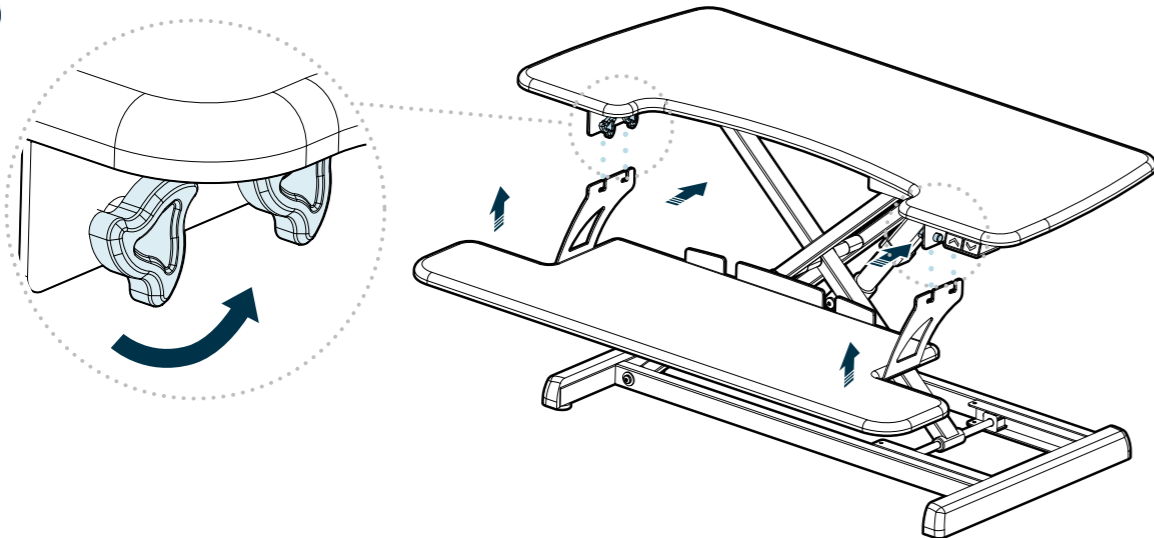

Tools Needed (Not Included)

· PHILLIPS HEAD SCREWDRIVER

Remove all items from the box. Locate the keyboard tray from the box and turn it over. The bottom of the tray and the keyboard tray brackets will be marked with L and R stickers. Align each bracket with its corresponding countersunk holes, then attach the brackets to the tray with a Phillips head screwdriver and the 6 provided screws.

2

Locate the pre-installed power cord underneath the back of the converter's top tray. Join the power adapter cable to the pre-installed power cord, then secure the connection by latching the hook. Plug the converter into an outlet.

3

With the converter plugged in, press the up arrow button until the converter is raised to its highest position, providing room to attach the keyboard tray.

4

Locate the 4 pre-installed handscrews below the top tier. Loosen each of the handscrews, using one hand to hold one end still while turning the other end, until the post in between ends is accessible. Align the notches on the keyboard tray brackets with the handscrew posts, then slide the keyboard tray into place in an up-and-back motion. Tighten each of the handscrews to secure the tray in place.

5

The included velcro straps can be used to neatly gather your cables and cords.

WARNING: Do not open any of the components, there is a danger of electric shock.

WARNING: Keep plug away from heated surfaces.