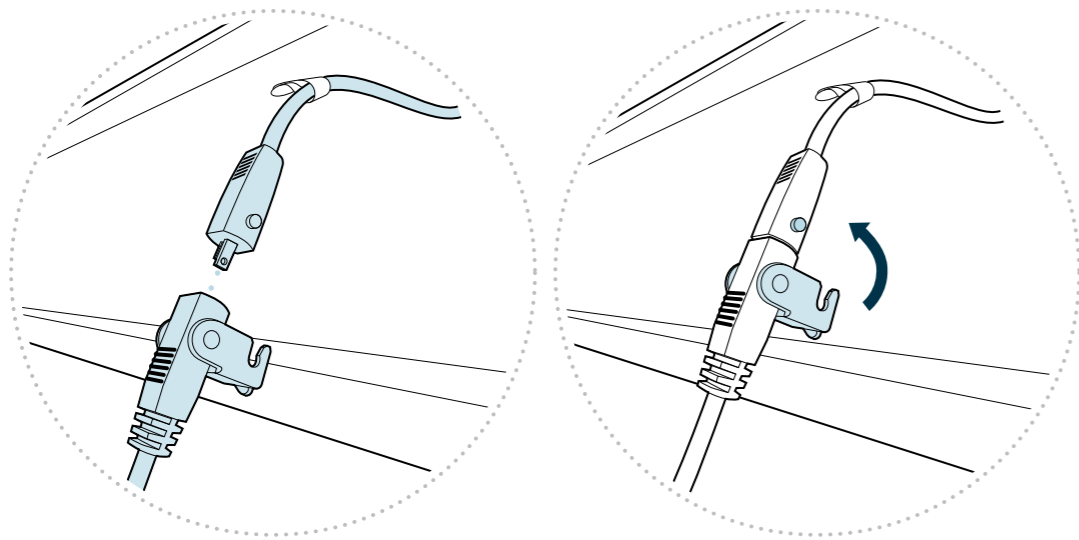

Tools Needed (Not Included)

· PHILLIPS HEAD SCREWDRIVER

Remove all items from the box. Locate the keyboard tray from the box and turn it over. The bottom of the tray and the keyboard tray brackets will be marked with L and R stickers. Align each bracket with its corresponding countersunk holes, then attach the brackets to the tray with a Phillips head screwdriver and the 6 provided screws.

2

Locate the pre-installed power cord underneath the back of the converter's top tray. Join the power adapter cable to the pre-installed power cord, then secure the connection by latching the hook. Plug the converter into an outlet.

3

With the converter plugged in, press the up arrow button until the converter is raised to its highest position, providing room to attach the keyboard tray.

4

Locate the 4 pre-installed handscrews below the top tier. Loosen each of the handscrews, using one hand to hold one end still while turning the other end, until the post in between ends is accessible. Align the notches on the keyboard tray brackets with the handscrew posts, then slide the keyboard tray into place in an up-and-back motion. Tighten each of the handscrews to secure the tray in place.

5

The included velcro straps can be used to neatly gather your cables and cords.

WARNING: Do not open any of the components, there is a danger of electric shock.

WARNING: Keep plug away from heated surfaces.