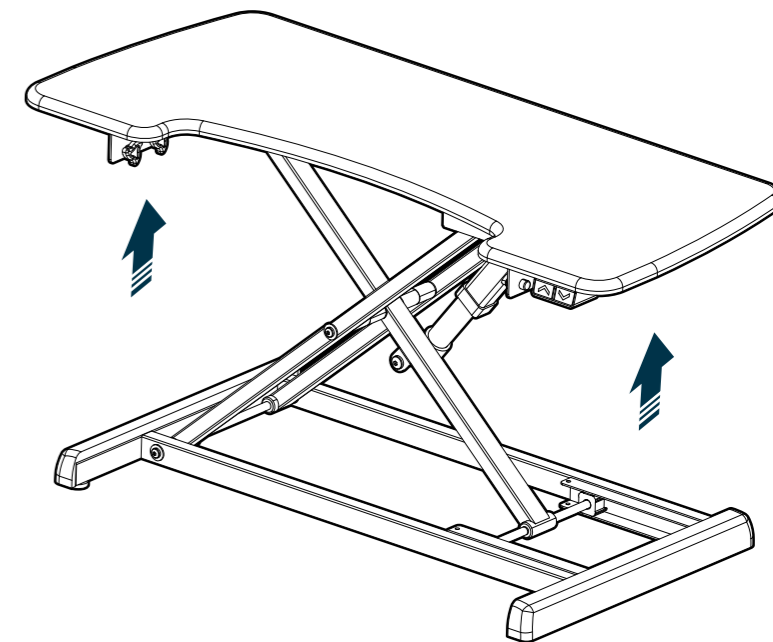

Tools Needed (Not Included)

· PHILLIPS HEAD SCREWDRIVER

Remove all items from the box. Locate the keyboard tray from the box and turn it over. The bottom of the tray and the keyboard tray brackets will be marked with L and R stickers. Align each bracket with its corresponding countersunk holes, then attach the brackets to the tray with a Phillips head screwdriver and the 6 provided screws.

2

Locate the pre-installed power cord underneath the back of the converter's top tray. Join the power adapter cable to the pre-installed power cord, then secure the connection by latching the hook. Plug the converter into an outlet.

3

With the converter plugged in, press the up arrow button until the converter is raised to its highest position, providing room to attach the keyboard tray.

4

Locate the 4 pre-installed handscrews below the top tier. Loosen each of the handscrews, using one hand to hold one end still while turning the other end, until the post in between ends is accessible. Align the notches on the keyboard tray brackets with the handscrew posts, then slide the keyboard tray into place in an up-and-back motion. Tighten each of the handscrews to secure the tray in place.