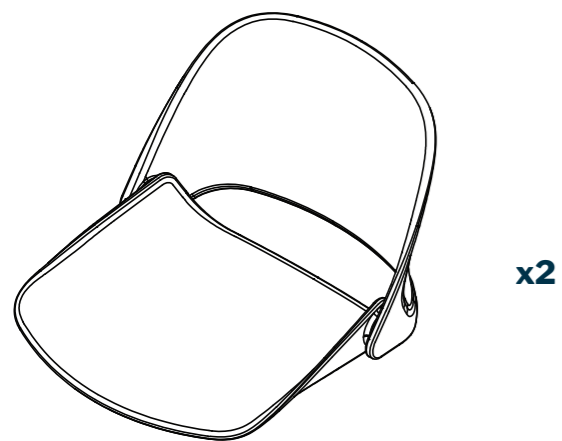

Wave Side Chair

Holds up to
300 lb (136.08 kg)

vari®

x2

x2

(M6) Screw 10mm (M6) Washer

x8

(4mm) Hex Key

x1

1

Position the seat with the front edge of the seat in the direction indicated on the sticker underneath the frame.

2

Use the hex key provided to securely tighten 4 screws and washers onto chair body.

 (800) 207-2587