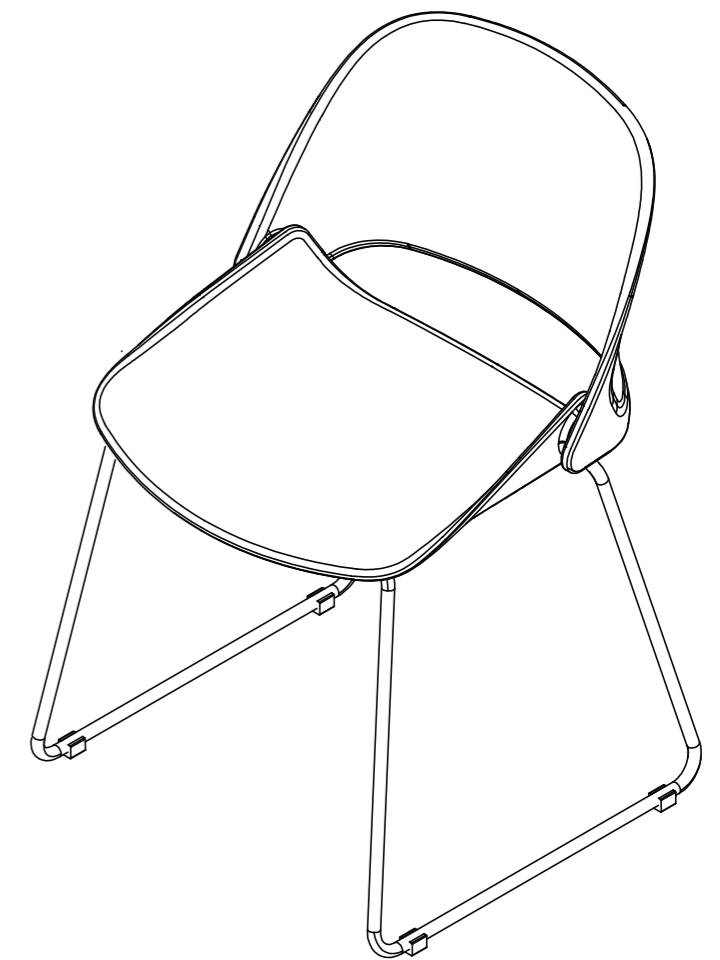

Wave Side Chair

Holds up to
300 lb (136.08 kg)

vari®

x2

x2

(M6) Screw 10mm (M6) Washer

x8

(4mm) Hex Key

x1

1

Position the seat with the front edge of the seat in the direction indicated on the sticker underneath the frame.

2

Use the hex key provided to securely tighten 4 screws and washers onto chair body.

 (800) 207-2587