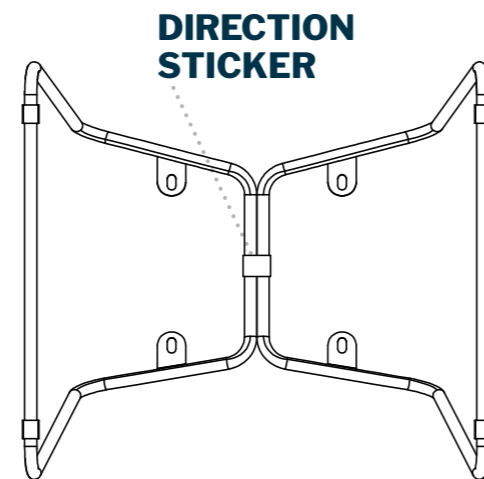

Wave Side Chair

Holds up to
300 lb (136.08 kg)

vari®

x2

x2

(M6) Screw 10mm (M6) Washer

x8

(4mm) Hex Key

x1

1

Position the seat with the front edge of the seat in the direction indicated on the sticker underneath the frame.

2

Use the hex key provided to securely tighten 4 screws and washers onto chair body.

 (800) 207-2587