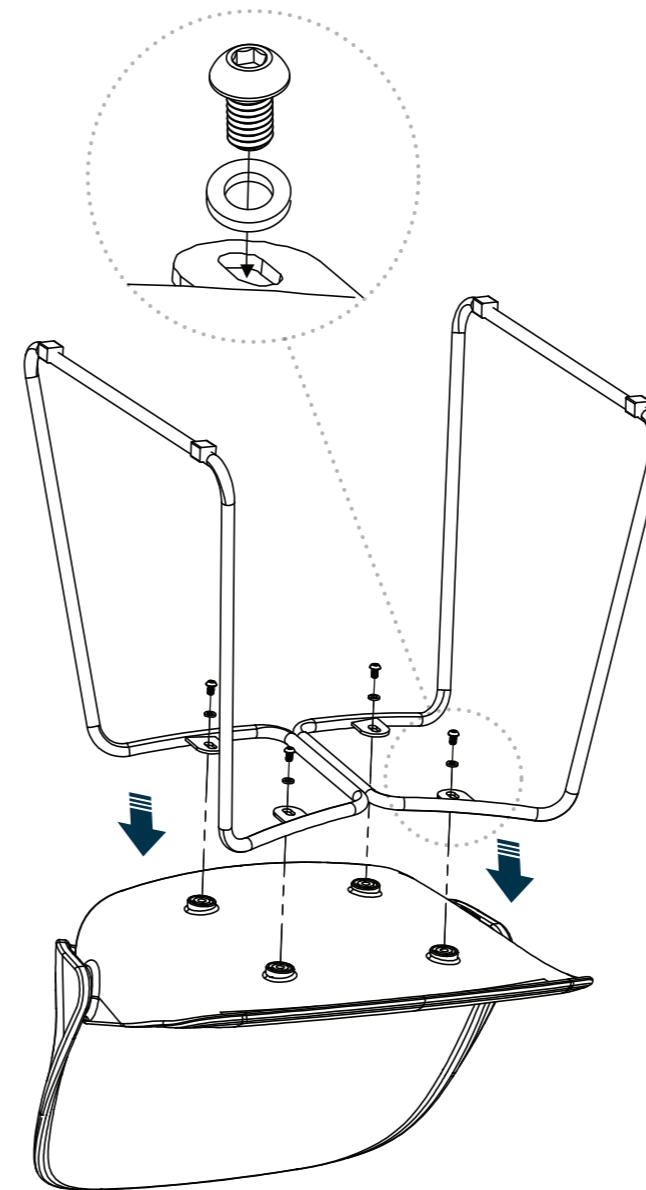

Wave Side Chair

Holds up to
300 lb (136.08 kg)

vari®

x2

x2

(M6) Screw 10mm (M6) Washer

x8

(4mm) Hex Key

x1

1

Position the seat with the front edge of the seat in the direction indicated on the sticker underneath the frame.

2

Use the hex key provided to securely tighten 4 screws and washers onto chair body.

 (800) 207-2587

WARNING: To prevent injuries and product failure, do not use this chair for standing, climbing, or leaning. Do not use if the chair is damaged or incorrectly assembled.