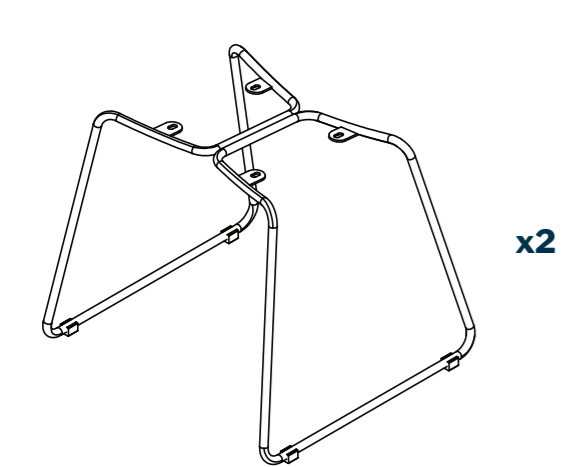

Wave Side Chair

Holds up to
300 lb (136.08 kg)

vari®

x2

x2

(M6) Screw 10mm (M6) Washer

x8

(4mm) Hex Key

x1

1

Position the seat with the front edge of the seat in the direction indicated on the sticker underneath the frame.

2

Use the hex key provided to securely tighten 4 screws and washers onto chair body.

 (800) 207-2587