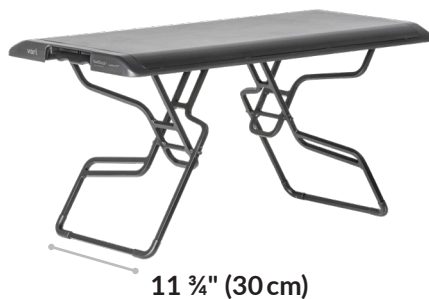

# VariDesk® Laptop 30™

vari®

The VariDesk® Laptop 30™ is one of our most compact standing desk solutions. It's a single, flat deck that's 30 inches wide, and it pops up or folds down in seconds. It's perfect for the mobile minimalist who needs a standing desk solution that's easy to move and manage for a laptop or tablet.

- Fully Assembled, No Installation Needed
- Supports up to 15 lb (6.8 kg)
- Laptop Compatible
- 9 Height Settings
- Compact, Lightweight Design

Height Settings:  
1 1/4" (3 cm) to 15" (38 cm)